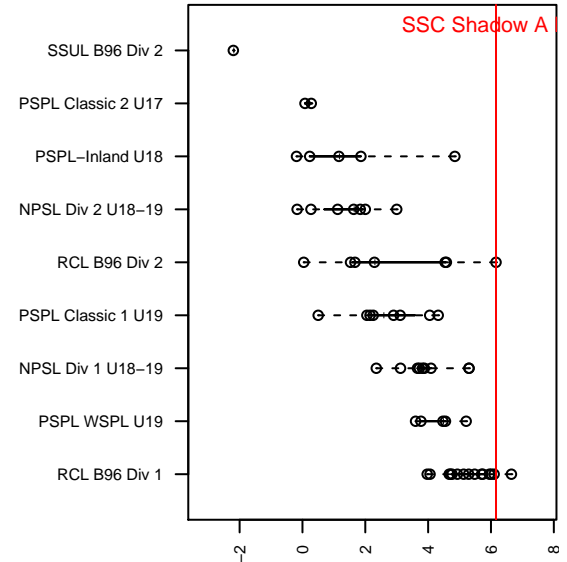

SSC Shadow A B97

Spokane SC Shadow
 Spokane, WA
 B97 total strength=1865
 attack=30.49 defense=52.87
 fall league = RCL B96 Div 2
 notes= Leonard 2012-3; Johnson 2015

alt names used:
 SSC SHADOW B97 JOHNSON (WA)
 SSC Shadow B97-A
 SSC Shadow B97

**attack and defense variance (black dot)
relative to other teams
and top 10 in region**

**attack and defense rating
relative to others at age
and all opponents in last 13 months**

Performance relative to 13 month average