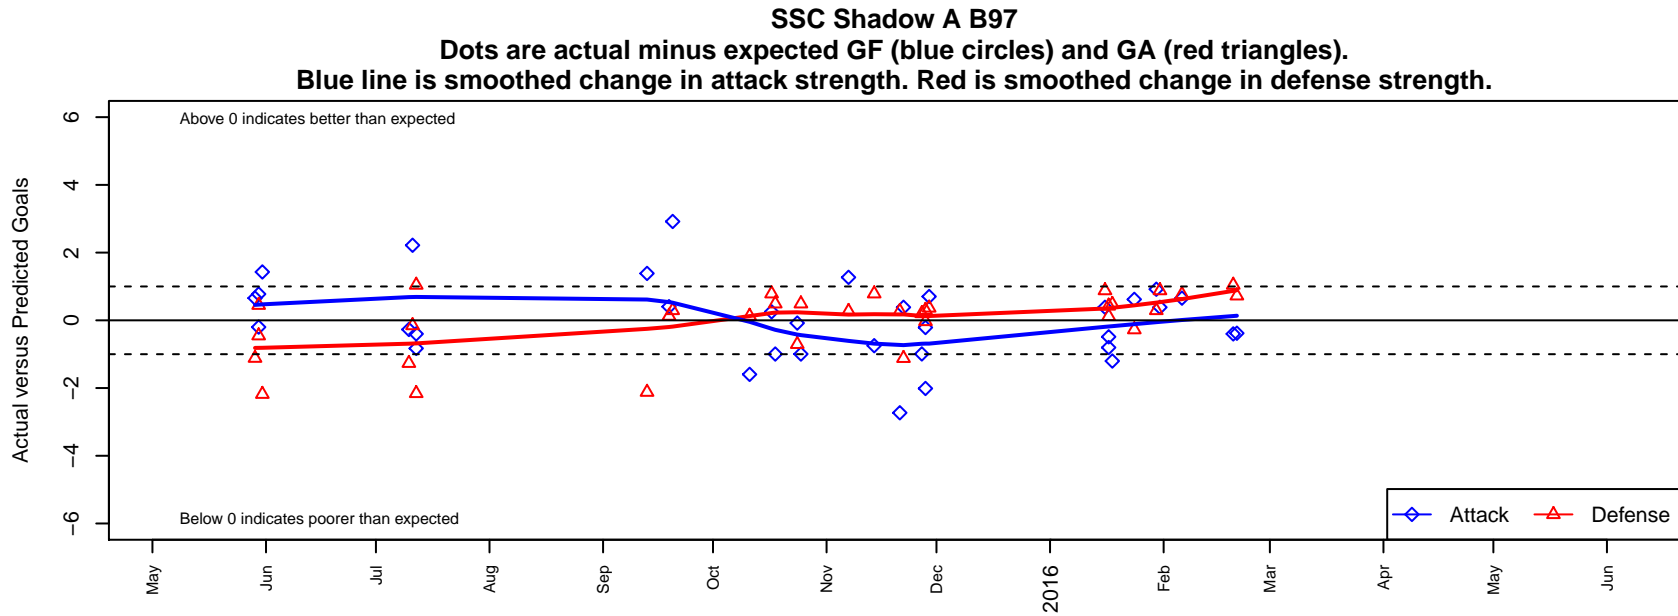

SSC Shadow A B97

Spokane SC Shadow
 Spokane, WA
 B97 total strength=1865
 attack=30.49 defense=52.87
 fall league = RCL B96 Div 2
 notes= Leonard 2012-3; Johnson 2015

alt names used:
 SSC SHADOW B97 JOHNSON (WA)
 SSC Shadow B97-A
 SSC Shadow B97

**attack and defense variance (black dot)
relative to other teams
and top 10 in region**

**attack and defense rating
relative to others at age
and all opponents in last 13 months**

Performance relative to 13 month average